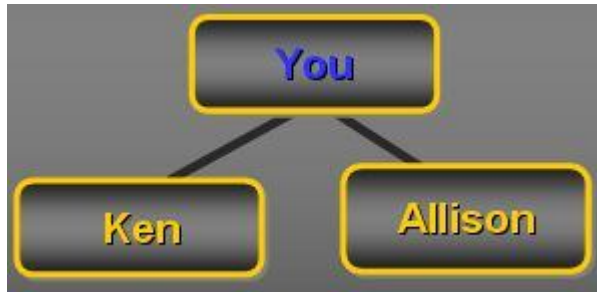

4th Success cycle, open to all members having sponsored at least 2 persons to the club GWS

At the forth cycle you earn ~ $790

- $200 of cash
- + Your Investments offered at Cycle 4 : $540
- One Success repositioning + one adhesion at Followme 1X2

You have 6 sources of additional profits

$ + $ + $ + $ + $ + $