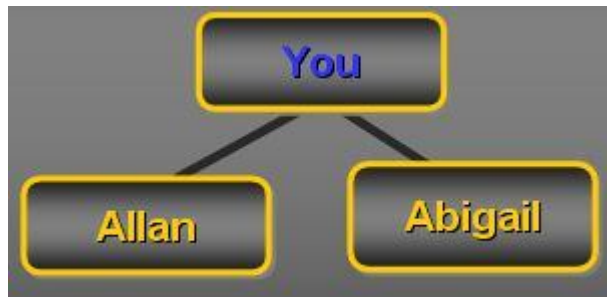

You have 6 sources of additional profits

\$ + \$ + \$ + \$ + \$ + \$

Fith Success cycle

At the fith cycle you earn ~ \$1100

- \$100 of cash
- + **Your Investments offered at Cycle 5 : \$610**
- One Success repositioning
- + One adhesion at ENC live Keno, a membership at Perfect money cycler and Fortune WP