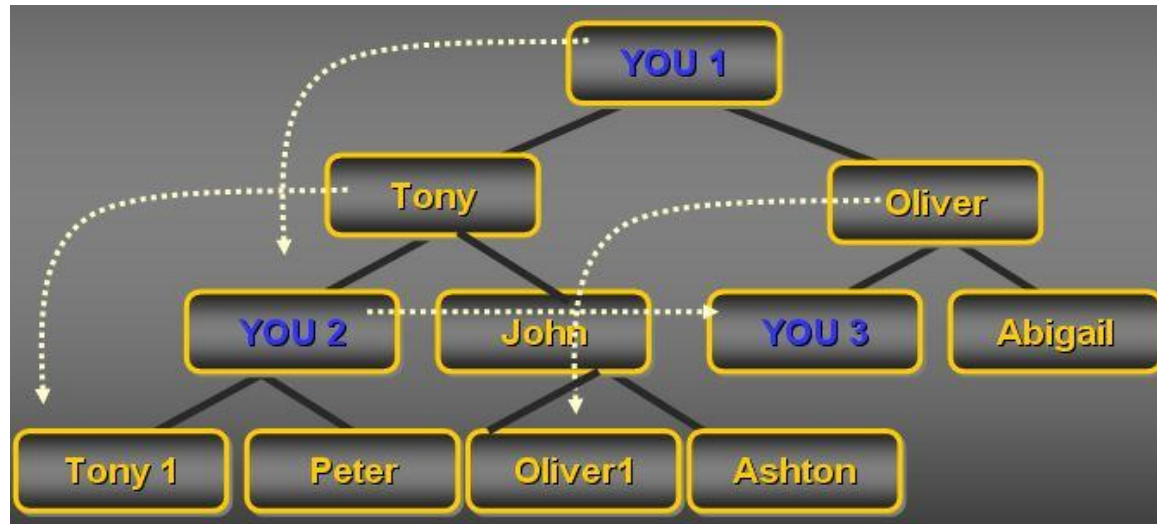

First Success cycle

Opened to everyone, even without sponsorship to the club!

If you have sponsored 2 people to the club , you earn \$250

- \$50 of Cash

+ Your investments offered cycle 1 : \$ 686

- one Success repositioning , 1 adhesion to Sprintwealth, 1 adhesion to Rushwealth, and 1 adhesion at \$150 cash

You have already 4 additional sources of profits :
cashinvest, sprintwealth, rushwealth, and \$150 cash

\$+\$+\$+\$

CONSTRUCTION OF SUCCESS CYCLES AND YOUR MLM's NETWORK OFFERED

Members that complete a Cycle after you, get the same adhesions as you in the MLM and are placed in the same matrix as you.